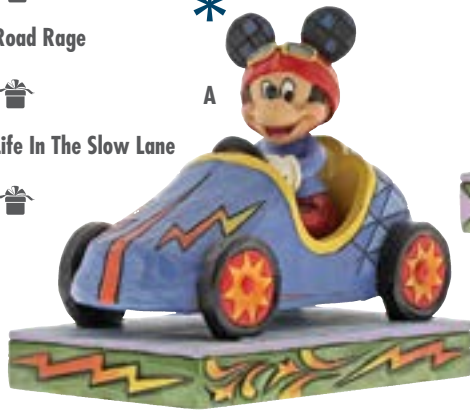

A. 6000944 Nutcracker Musical
 (Waterball)
 Height: 18.0cm 🎁🎵

D. A29383 Donald Duck
 (Hanging Ornament)
 Height: 9.0cm 🎁

B. A29382 Minnie Mouse
 (Hanging Ornament)
 Height: 9.0cm 🎁

E. 6000947 Beautiful Ballerina
 (Minnie Mouse)
 Height: 18.0cm 🎁

C. A29381 Mickey Mouse
 (Hanging Ornament)
 Height: 9.0cm 🎁

F. 6000946 Stalwart Soldier
 (Mickey Mouse)
 Height: 18.0cm 🎁

G. 6000948 Reigning Royal
 (Donald Duck)
 Height: 18.0cm 🎁

features
 A TRADITIONAL
 NUTCRACKER MECHANISM
 (FOR DECORATIVE USE ONLY).

A. 6000974 Mickey Takes The Lead

(Mickey Mouse)

Height: 10.0cm 

B. 6000975 Road Rage

(Donald Duck)

Height: 10.0cm 

C. 6000976 Life In The Slow Lane

(Goofy)

Height: 13.0cm 

** LIMITED availability*

THE
ocean
IS CALLING

4056754 Find Your Own Way

(Moana)

Height: 19.0cm 

4058284 Daring Demigod

(Maui)