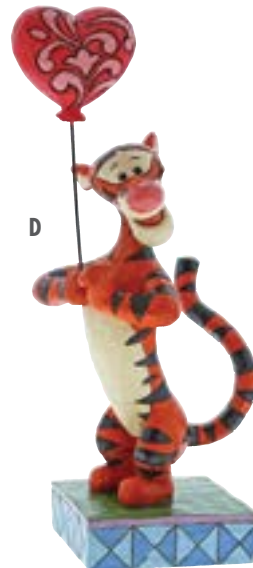

LOVE

new

6001368 Mickey Mouse & Minnie Mouse Wedding Frame
Height: 18.5cm 📦

6001281 Thinking of You
(Mickey Mouse with Thought)
Height: 17.5cm 📦

'The name Disney brings up great memories of summer afternoons in dark theaters filled with laughter, adventure and learning important life lessons from Jiminy Cricket or Mickey Mouse. Disney is part of our shared cultural heritage. It's a real honour to have my art linked with that sort of tradition.'

Jim Shore

ARTIST
Jim
Shore

A. 6001282 Heart To Heart
(Mickey Mouse and Minnie Mouse on Heart)
Height: 22.0cm 🎁

B. 6001280 Clueless Casanova
(Stitch)
Height: 15.5cm 🎁

C. 4049622 A Mother's Love
(Mrs. Potts and Chip)
Height: 10.5cm 🎁

D. 4059747 Heartstrings
(Tigger with Heart Balloon)
Height: 18.0cm 🎁

E. 4059746 Handmade Valentines
(Winnie the Pooh and Piglet)
Height: 12.0cm 🎁

F. 4054285 Minnie Mouse with Heart Mini Figurine
Height: 7.0cm 🎁