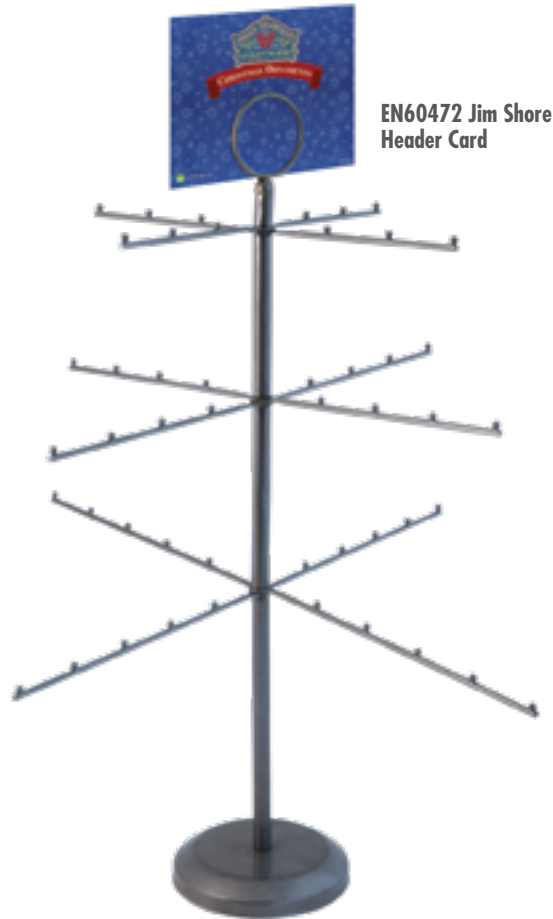

DISPLAYER

EN60472 Jim Shore
Header Card

A28361 Hanging Ornament Displayer
Height: 67.0cm

A. A27553 Eeyore
Height: 7.0cm

B. A27551 Pooh
Height: 9.0cm

C. A27552 Tigger
Height: 9.0cm

**D. A28239 Sugar Coated
Mickey Mouse**
Height: 10.0cm