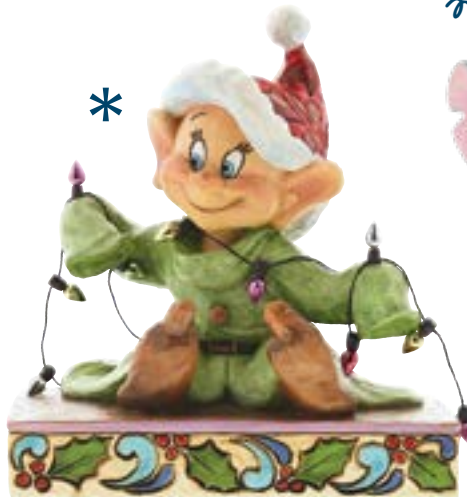

new

6002843 Festive Fashionista
(Minnie Mouse Christmas)
Height: 12.0cm 🎁

4057935 Magical Morning
(Mickey Mouse)
Height: 13.0cm 🎁

4057936 Comfort And Joy
(Minnie Mouse)
Height: 13.0cm 🎁

6002842 Tis A Splendid Season
(Mickey Mouse)
Height: 12.0cm

4051966 Merry Mickey Mouse
Height: 12.0cm 🎁

* LIMITED
availability

4057937 Warm Wishes
(Mickey Mouse and Minnie Mouse)
Height: 13.0cm 🎁

6000942 Precarious Pyramid
(White Woodland Seven Dwarfs)
Height: 21.0cm 🎁

4057938 Light Up The Holidays
(Dopey)
Height: 14.0cm 🎁

6002833 Bad Wrap
(Stitch with Santa Hat)
Height: 13.5cm 🎁

LIMITED
availability

4057940 Waiting For Spring
(Eeyore)
Height: 13.0cm 📺

new

6002844 Winter Wonders
(Eeyore Christmas)
Height: 11.5cm 📺

new

6002845 Holiday Hunny
(Winnie the Pooh Christmas)
Height: 10.5cm 📺

christmas TINKER BELL
SPRINKLES HER SPARKLING
fairy dust

FIGURINES
FEATURE *sparkling*
SUGARY ACCENTS.

4051969 Sweet Snow Fall
(Dumbo 75th Anniversary Piece)
Height: 13.0cm 📺